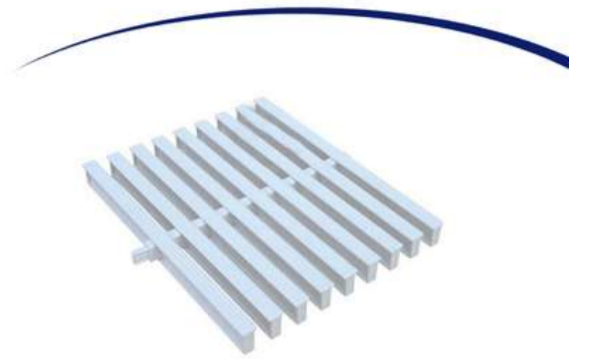

FELIX POOL

ANTI SLIP SWIMMING POOL OVERFLOW GRATING