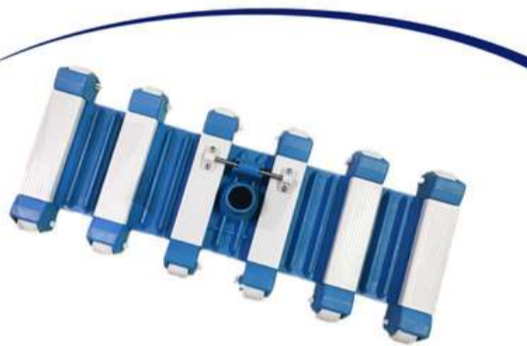

FELIX POOL

STAINLESS STEEL POOL CLEANING BRUSH

FELIX POOL

ALUMINUM FRAME SWIMMING POOL LEAF SKIMMER

FELIX POOL

19 INCH DELUXE FLEXIBLE VACUUM HEAD WITH

FELIX POOL

ALUMINIUM POOL VACUUM HEAD

FELIX POOL

VACUUM HEAD WITH AIR RELIEF VALVES

FELIX POOL

ALUMINUM VAC HEAD WITH STANDARD HANDLE

FELIX POOL

POOL CLEANING VACUUM HOSE

FELIX POOL

TELESCOPIC POLE