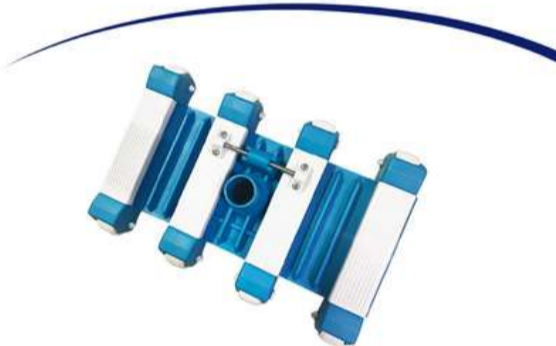

FELIX POOL

STAINLESS STEEL POOL CLEANING BRUSH

FELIX POOL

ALUMINUM FRAME SWIMMING POOL LEAF SKIMMER

FELIX POOL

19 INCH DELUXE FLEXIBLE VACUUM HEAD WITH

FELIX POOL

ALUMINIUM POOL VACUUM HEAD

FELIX POOL

VACUUM HEAD WITH AIR RELIEF VALVES

FELIX POOL

ALUMINUM VAC HEAD WITH STANDARD HANDLE

FELIX POOL

POOL CLEANING VACUUM HOSE

FELIX POOL

TELESCOPIC POLE